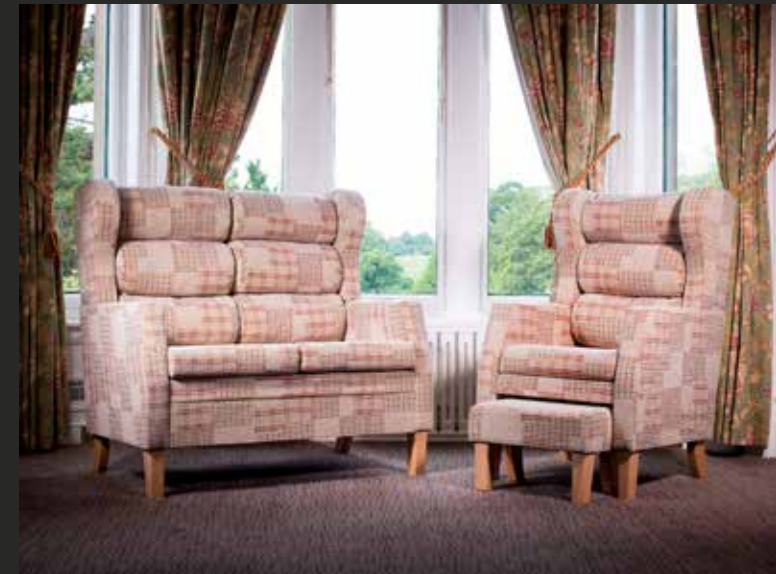

- 4 different back styles
- 3 different arm styles
- With or without integrated foot stool
- Over 40 fabrics to choose from
- Different heights and widths
- Matching 2 seater sofa 
- Quality - made in the UK to fit your customer 

Nova high back chair

- Choice of waterfall or button back
- Padded arms
- Optimum comfort and lumbar support
- Available in waterproof fabrics
- Matching 2 seater sofa
- Over 40 fabric options and 2 wood colours
- Handmade frame and upholstery

Elwy high back chair

- The Elwy chair range is the perfect combination of traditional style, support and comfort
- A high back and padded arms for superior posture support
- Option of side wings
- Optional extra padding to arms
- Ask about our matching 2 seater sofa