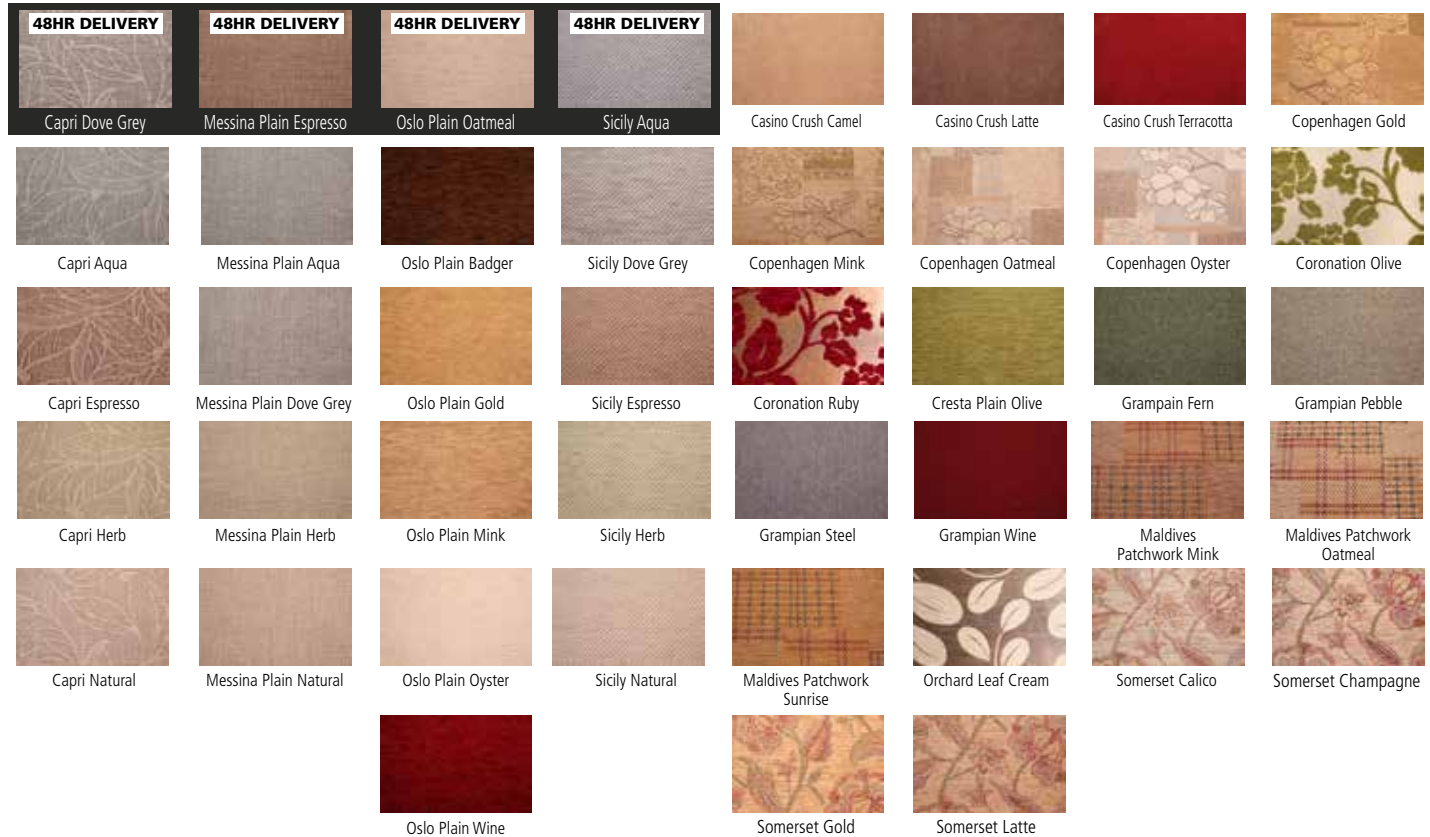

Choice of fabric colours

Hundreds of Chairs in One

NHC launches the **NEW TailorMade high back chair range**

A high back chair with a range of options to get the perfect fit and style for your customer.